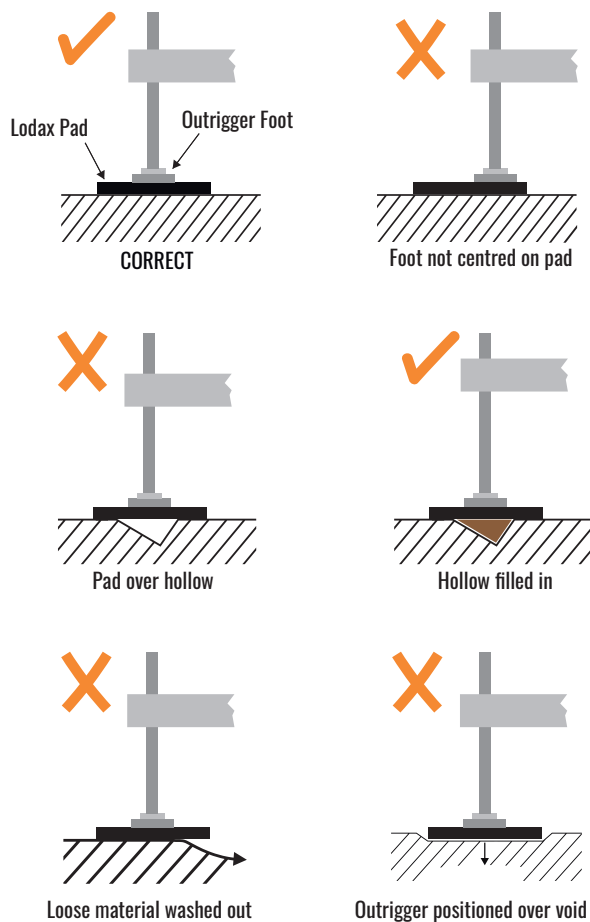

SAFE SUPPORT. UNBREAKABLE STABILITY.

Over 50% of crane and spider lift failure involves a collapse from improper use of the outriggers.

If you're considering using outrigger pads (and you should!), it is important to use the best quality. LODAX Pads will ensure the lowest risk to both the equipment and the operator. Built to withstand the toughest conditions, they're backed by a lifetime manufacturer's warranty.

Correct/Incorrect Positioning

- Eco-friendly (plastic recycling technology) ✓
- Light weight ✓
- Easy to handle ✓
- High durability & flexibility ✓
- Water-repellent ✓
- Unbreakable ✓
- Won't Corrode. Won't Rot. ✓